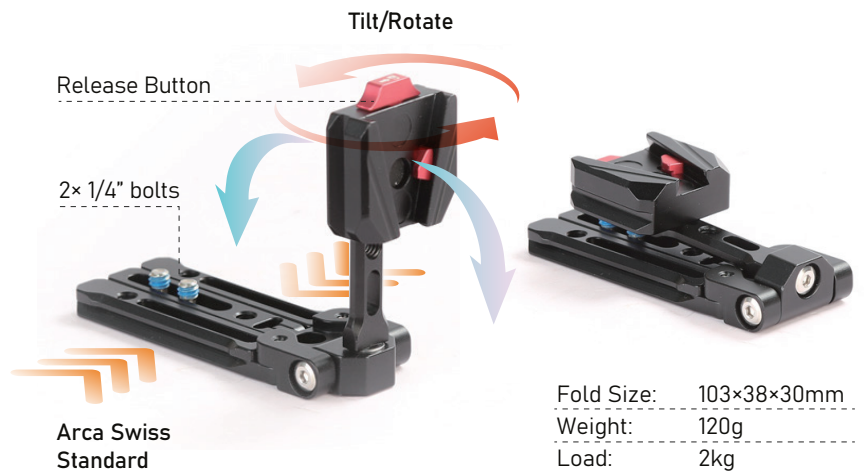

SWIT

Transformable Arca-Swiss Plate with V-mount

TA-T10S

Adapting V-mount Anywhere

Install the V-mount batteries anywhere to extend power supply to your camera and any other devices, light weight, portable, and universally compatible.

Transform to Desktop Tripod

Provides with a V-wedge quick release plate, to install on many video devices by 1/4" screw, and set the devices up as tripod style.

SWIT Electronics Co., Ltd.
+86-25-85805753
<http://www.swit.cc>
Email: contact@swit.cc